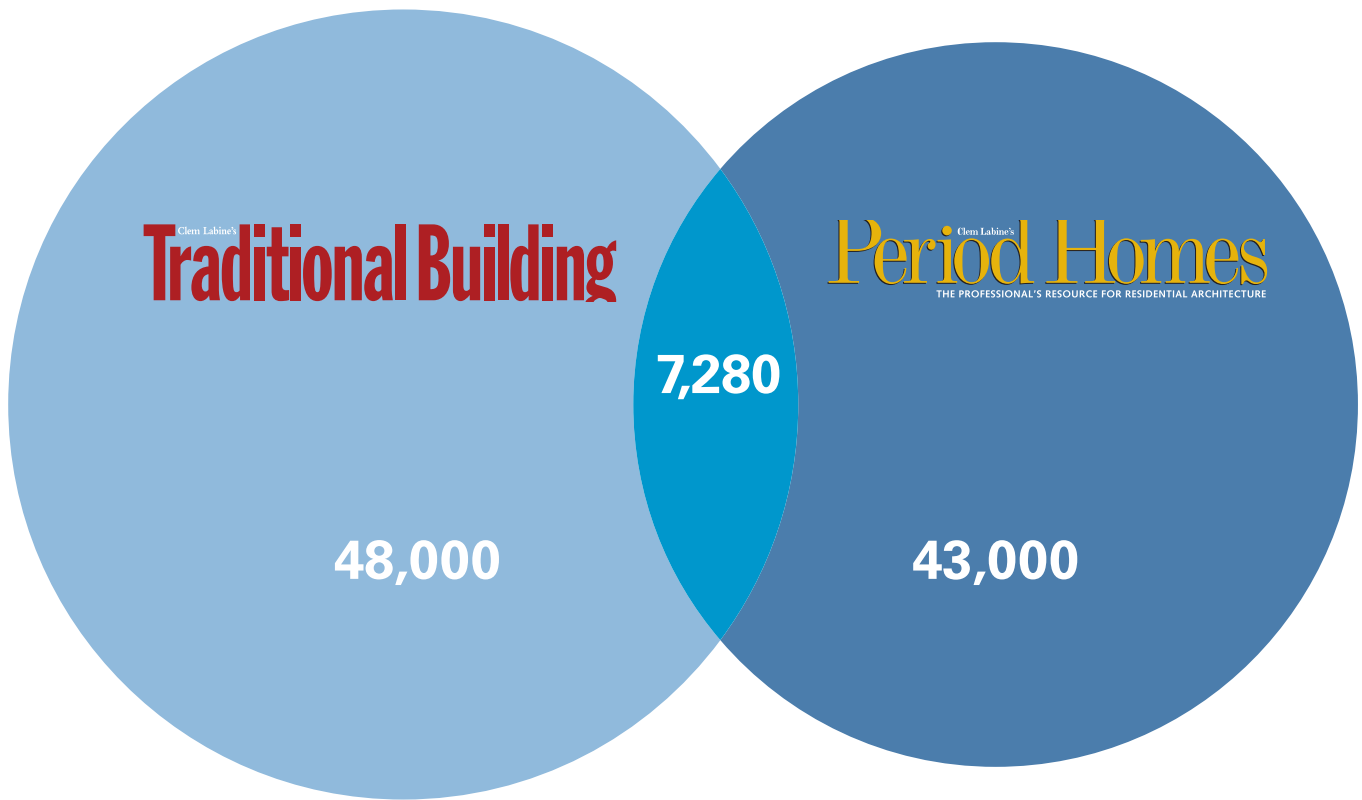

Together Traditional Building and Period Homes  
Deliver the Heart of the Market:  
91,000 Professionals

**Traditional Building**—48,000 architects, building owners,  
facilities managers, general contractors

**Period Homes**—43,000 custom builders, architects, interior designers

**Traditional Building** readers who also read **Period Homes**—7,280

- 2** TARGETED MAGAZINES
- 2** DISTINCT AUDIENCES
- 1** GREAT COMBINATION PACKAGE